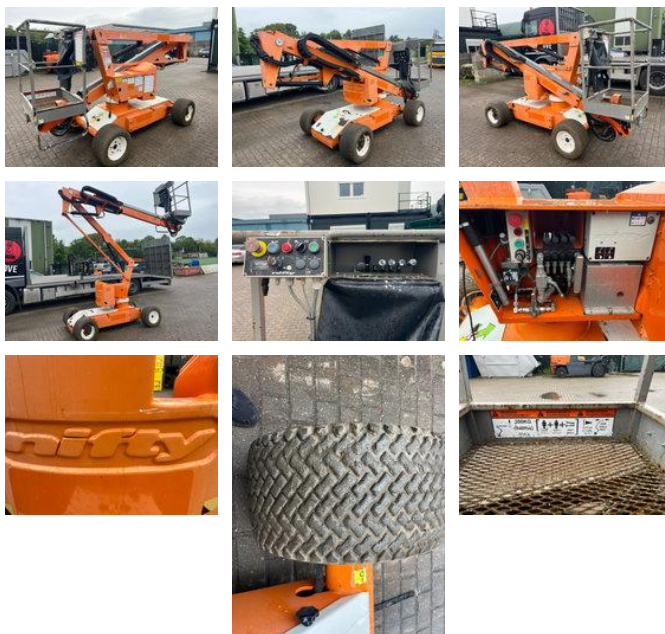

Niftylift Niftylift HR12 knikarm hoogwerker bj 2017

General characteristics

Brand	Niftylift
Subcategory	Articulated boom lift wheeled
Year of construction	2017
Colour	Orange
Condition	Used
General state	Very good
Fuel	Electric
CE marking	And

Properties

GVW	3.500kg
Length	410cm
Width	150cm
Max. lifting capacity	200kg
Lifting height	1.220cm
Mast type	mastType.slide

Niftylift Niftylift HR12 knikarm hoogwerker bj 2017

Technical specifications

Drive